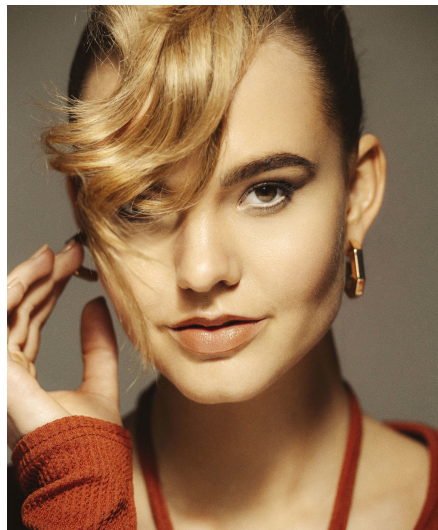

Rosanne Re

Gender Female
Age 27
Height 172 cm
Look Western European
Category Actor

Clothing eu 34/36
Shoe size 38
Eyes Brown
Hair Dark blond
Extra skills actress, model, singer, dancer, voice over