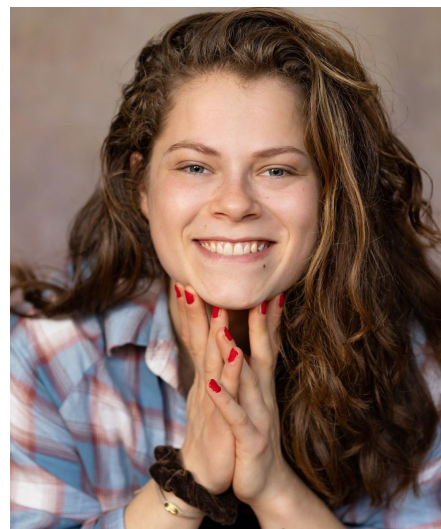

# Shira D

**Gender** Female  
**Age** 24  
**Height** 165 cm  
**Look** Western European  
**Category** Actor semi professional

**Clothing eu** 38/40  
**Shoe size** 40  
**Eyes** Gray  
**Hair** Brown  
**Extra skills** actress