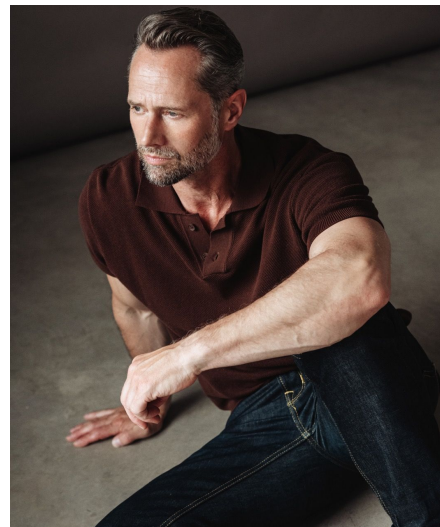

Erwin B

Gender Male
Age 55
Height 182 cm
Look Western European
Category Commercial model

Clothing eu 48
Shoe size 43
Eyes Blue
Hair Dark blond
Extra skills model