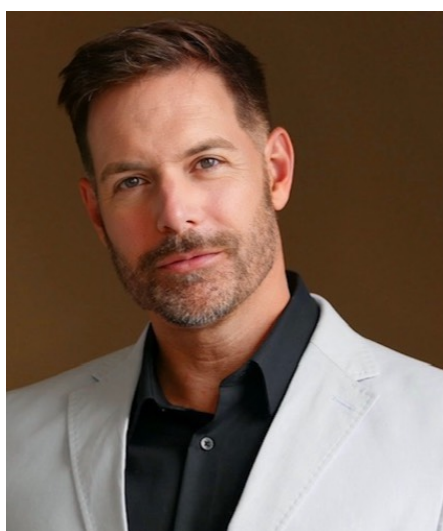

Ferry G

Gender Male
Age 50
Height 187 cm
Look Western European
Category Actor semi professional

Clothing eu 52
Shoe size 45
Eyes Gray
Hair Brown
Extra skills actor, model, singer, hand model, presenter