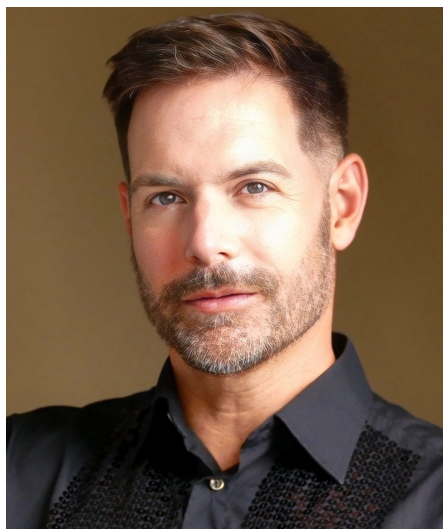

Ferry G

Gender Male
Age 50
Height 187 cm
Look Western European
Category Actor semi professional

Clothing eu 52
Shoe size 45
Eyes Gray
Hair Brown
Extra skills actor, model, singer, hand model, presenter