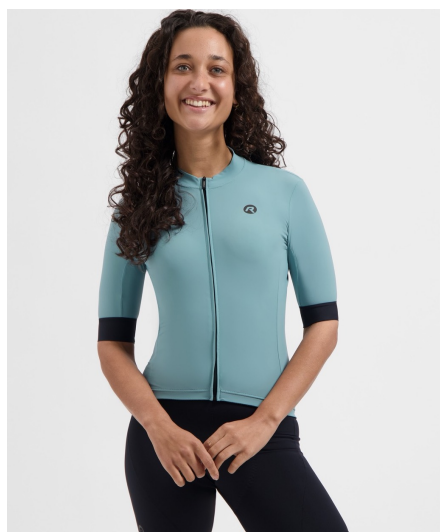

Demi M

Gender Female
Age 27
Height 164 cm
Look South American
Category Commercial model

Clothing eu 34/36
Shoe size 39
Eyes Blue
Hair Brown
Extra skills model