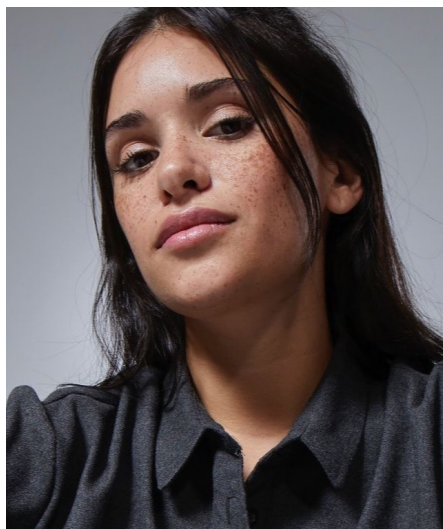

Florencia L

Gender Female
Age 33
Height 163 cm
Look South American
Category Commercial model

Clothing eu 38
Shoe size 37
Eyes Brown
Hair Brown
Extra skills model, sports model