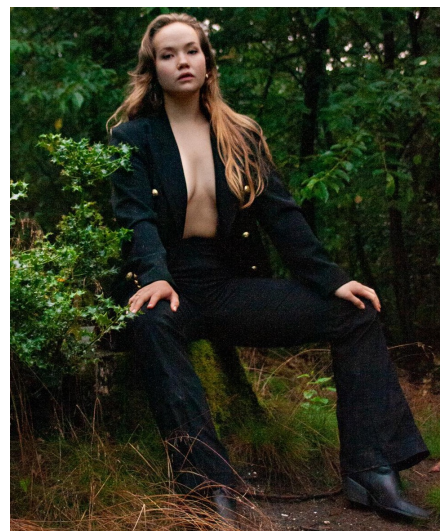

# Geesje B

**Gender** Female  
**Age** 24  
**Height** 173 cm  
**Look** Western European  
**Category** Actor semi professional

**Clothing eu** 38  
**Shoe size** 39  
**Eyes** Blue  
**Hair** Dark blond  
**Extra skills** actress, model, dancer