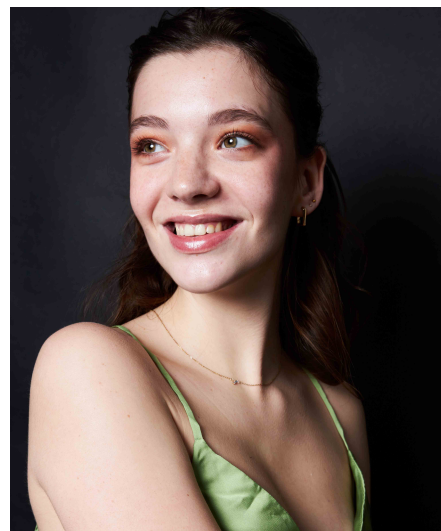

Kitana D

Gender Female
Age 20
Height 168 cm
Look Western European
Category Commercial model

Clothing eu 34
Shoe size 40
Eyes Hazel
Hair Brown
Extra skills model