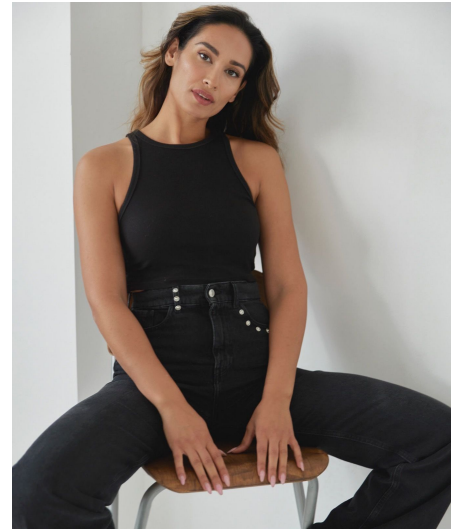

Hasret D

Gender Female
Age 34
Height 170 cm
Look Middle Eastern
Category Commercial model

Clothing eu 34
Shoe size 38
Eyes Brown
Hair Brown
Extra skills model, hand model, sports model